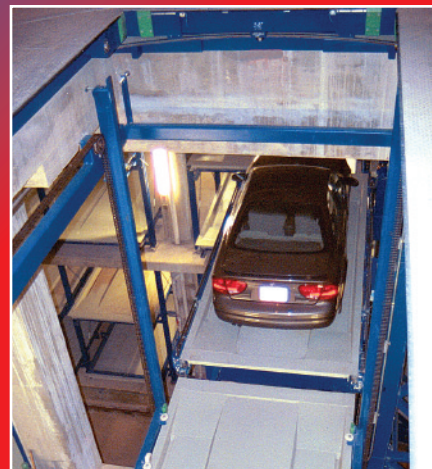

SpaceSaver

Introduces the Nation's First Fully-Automated Parking Garage

A revolutionary new, completely mechanized, quick-change pallet parking system with turntables was recently installed by SpaceSaver Parking Company in the Summit Grand Parc in Washington, DC.

It's the first of its kind in the United States and is designed to provide innovative and economical parking solutions by efficiently stacking cars side by side and on top of one another. It literally provides parking for many more times the number of cars using the same amount of space.

The Summit Grand Parc was built using our Multiparker product line that is designed to safely accommodate hundreds of vehicles. It has a structure similar to a high-rack shelving system on as many as 20 parking levels with platforms moving laterally and longitudinally.

You're cordially invited to join us for a bus tour of the Summit Grand Parc in Washington, DC on September 25th. Contact Jackie Smith at 773-486-6900 or e-mail: jackies@spacesaverparking.com.

These machines are the most technically advanced automatic parking systems available anywhere in the world today, providing a combination of high vehicle density and fast retrieval of parked cars.

To receive a complimentary copy of our new **Product Range** brochure, contact Jackie Smith at **773-486-6900** or e-mail jackies@spacesaverparking.com.